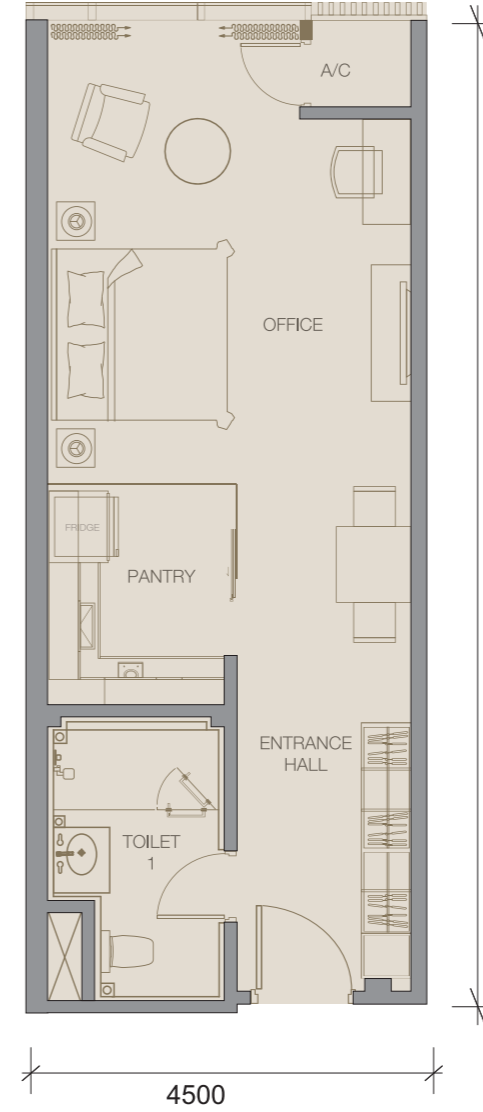

Room 1 / 卧室 1

Air Conditioning Unit, Wardrobe, Headboard / Side Table
Bed Mattress Set, Curtains
冷气机, 衣柜, 床头板 / 床头柜, 全套睡床, 窗帘

Toilet 1 / 卫生间 1

Vanity Mirror, Vanity Top, Shower Screen
梳妆镜, 梳妆台, 沐浴屏

Office / 办公室

Air Conditioning Unit, Media Cabinets, TV Set, Sofa, Coffee Table, Curtains
冷气机, 柜子, 电视机, 沙发, 咖啡桌, 窗帘

Room 2 / 卧室 2

Air Conditioning Unit, Wardrobe, Headboard / Side Table, Bed Mattress Set, Curtains
冷气机, 衣柜, 床头板 / 床头柜, 全套睡床, 窗帘

Toilet 2 / 卫生间 2

Vanity Mirror, Vanity Top, Shower Screen
梳妆镜, 梳妆台, 沐浴屏

TYPE
户型 A

560ft² (平方尺)
52.03m² (平方米)

TYPE
户型 AM2

560ft² (平方尺)
52.03m² (平方米)

INTERIOR FURNISHING SPECIFICATIONS

Overall / 整间

Down Lights / 筒灯

Entrance / 入口和厨房

Wardrobe Closet / 衣柜壁橱

Room 1 and / Or Office / 办公室

Air Conditioning Unit, Headboard / Side Table, Armchair, Ottoman or Coffee Table, Bed Mattress Set, Table Lamp, Floor Lamp, TV Set, Refrigerator, Kettle, Curtains
冷气机, 床头板 / 床头柜, 扶手椅, 脚凳 / 咖啡桌, 全套睡床, 台灯, 落地灯, 电视机, 冰箱, 水壶, 窗帘