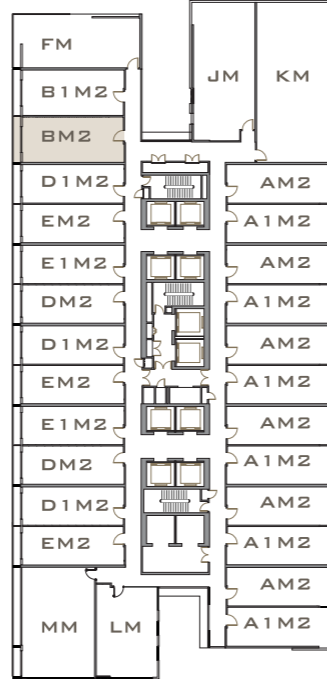

Room 1 And / Or Office / 卧室 1 和办公室

Air Conditioning Unit, Headboard / Side Table, Bed Mattress Set, Armchair, Ottoman or Coffee Table, TV Set, Table Lamp, Floor Lamp, Curtains
冷气机, 床头板 / 床头柜, 全套睡床, 扶手椅, 脚凳 / 咖啡桌, 电视机, 台灯, 落地灯, 窗帘

Toilet 1 / 卫生间 1

Vanity Mirror, Vanity Top, Shower Screen
梳妆镜, 梳妆台, 沐浴屏

VICTORY SUITES
KUALA LUMPUR

TYPE 户型 **BM2**

650ft² (平方尺)
60.39m²(平方米)

TYPE 户型 **F**

775ft²(平方尺)
72.00m²(平方米)

INTERIOR FURNISHING SPECIFICATIONS

Air Conditioning Unit, Headboard / Side Table, Bed Mattress Set, Armchair, Study Table / Study Chair, Coffee Table, TV Set, Study Lamp, Table Lamp, Floor Lamp, Curtains
冷气机, 床头板 / 床头柜, 全套睡床, 扶手椅, 书桌和椅子, 咖啡桌, 电视机, 学习灯, 台灯, 落地灯, 窗帘