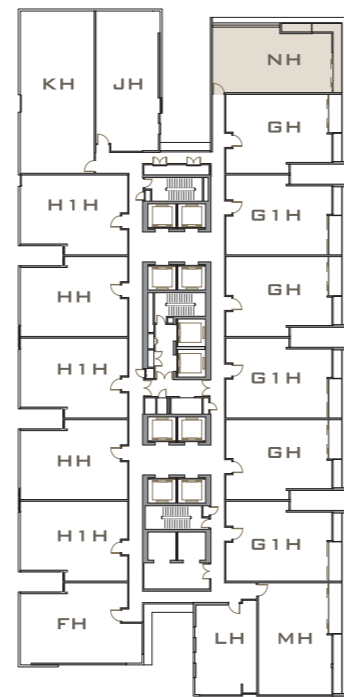

Air Conditioning Unit, Media Cabinets, TV set, Sofa, Coffee Table, Curtains
冷气机, 柜子, 电视机, 沙发, 咖啡桌, 窗帘

Room 2 / 卧室 2

Air Conditioning Unit, Wardrobe, Headboard / Side Table, Bed Mattress Set, Curtains
冷气机, 衣柜, 床头板 / 床头柜, 全套睡床, 窗帘

Toilet 2 / 卫生间 2

Vanity Mirror, Vanity Top, Shower Screen
梳妆镜, 梳妆台, 沐浴屏

VICTORY SUITES
KUALA LUMPUR

TYPE 户型 NH

1,150ft² (平方尺)
106.84m² (平方米)

14400

7805

FACING KL TOWER