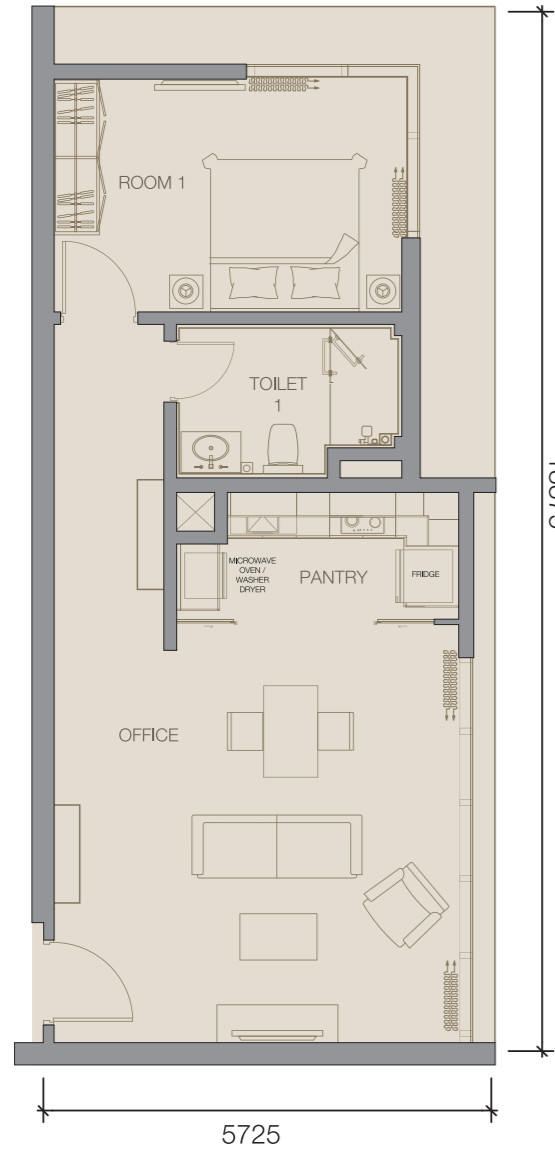

Toilet 1 / 卫生间 1

Vanity Mirror, Vanity Top, Shower Screen
梳妆镜, 梳妆台, 沐浴屏

Room 2 / 卧室 2

Air Conditioning Unit, Wardrobe, Headboard / Side Table, Bed Mattress Set, Curtains
冷气机, 衣柜, 床头板 / 床头柜, 全套睡床, 窗帘

Toilet 2 / 卫生间 2

Toilet 1 / 卫生间 1

Vanity Mirror, Vanity Top, Shower Screen, Bath Tub Set
梳妆镜, 梳妆台, 沐浴屏, 浴缸

VICTORY SUITES
KUALA LUMPUR

INTERIOR FURNISHING SPECIFICATIONS

Overall / 整间

Down Lights / 筒灯

Entrance And / Or Pantry / 入口和厨房

Room 1 / 卧室 1

Air Conditioning Unit, Wardrobe, Headboard / Side Table, Bed Mattress Set, Curtains
冷气机, 衣柜, 床头板 / 床头柜, 全套睡床, 窗帘

Office / 办公室

Air Conditioning Unit, Media Cabinets, Coffee Table, Sofa, TV set, Curtains
冷气机, 柜子, 咖啡桌, 沙发, 电视机, 窗帘

Toilet 1 / 卫生间 1

Vanity Mirror, Vanity Top, Shower Screen
梳妆镜, 梳妆台, 沐浴屏

VICTORY SUITES
KUALA LUMPUR

TYPE 户型 FM

775ft² (平方尺)
72.00m² (平方米)

TYPE 户型 FH

1,185ft² (平方尺)
110.09m² (平方米)

INTERIOR FURNISHING SPECIFICATIONS