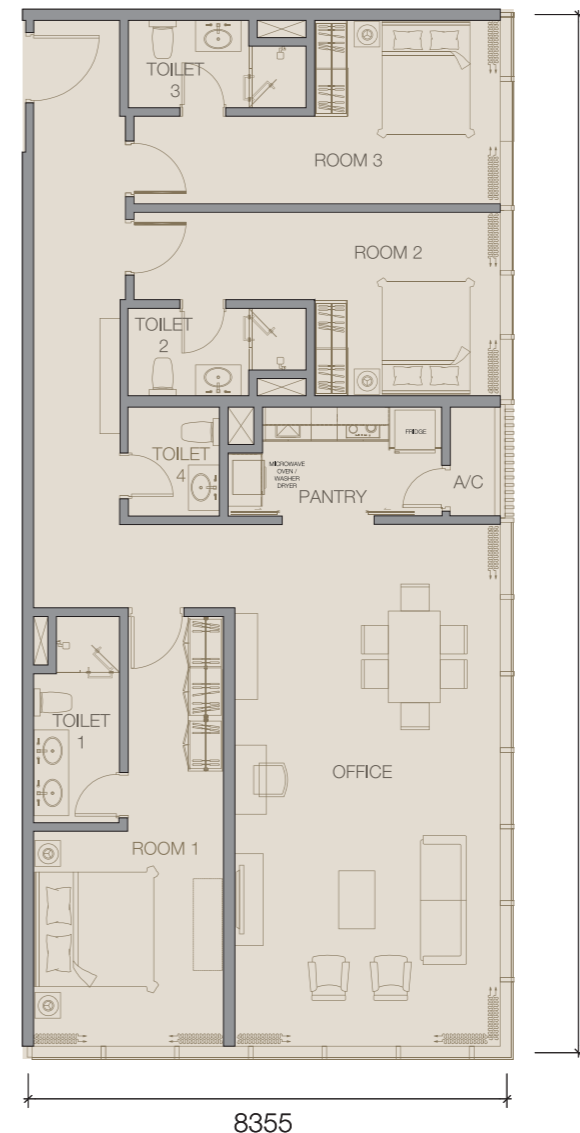

Entrance And / Or Office / 入口和厨房

Wardrobe Closet, Kitchen Cabinets, Kitchen Top and Backsplash, Cooker Hood, Cooker Hob, Microwave Oven, Refrigerator, Kettle
衣柜壁橱, 厨房橱柜, 厨房台面, 抽油烟机, 电炉, 微波炉, 冰箱, 水壶

Room 1 / 卧室 1

Air Conditioning Unit, Headboard / Side Table, Armchair, Study Table / Chair, Sofa, Coffee Table, Bed Mattress Set, Tv Set, Table Lamp, Floor Lamp, Study Lamp, Curtains
冷气机, 床头板 / 床头柜, 扶手椅, 书桌和椅子, 沙发, 咖啡桌, 全套睡床, 电视机, 台灯, 落地灯, 学习灯, 窗帘

Toilet 1 / 卫生间 1

Vanity Mirror, Vanity Top, Shower Screen, Bath Tub Set
梳妆镜, 梳妆台, 沐浴屏, 浴缸

TYPE
户型 KH

1,625ft² (平方尺)
150.97m² (平方米)

Seamless and modern designs that display the grandeur as well as delicate details of every unit of Victory Suites. Integrating top graded materials that further mesmerizes the senses and thus create a luxurious and comfortable living space that cater the needs of urbanites all over the world