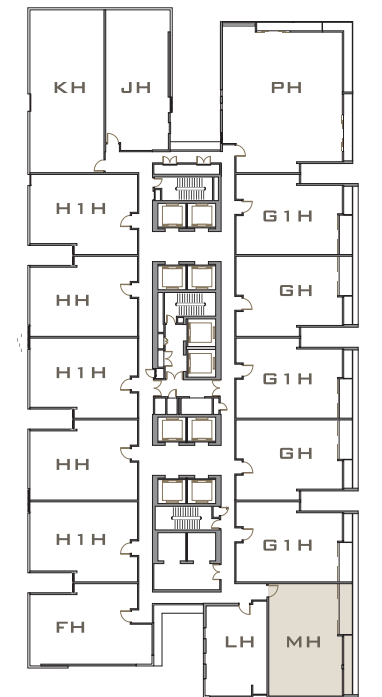

Air Conditioning Unit, Media Cabinets, TV set, Sofa, Coffee Table, Curtains
冷气机, 柜子, 电视机, 沙发, 咖啡桌, 窗帘

Room 2 / 卧室 2

Air Conditioning Unit, Wardrobe, Headboard / Side Table, Bed Mattress Set, Curtains
冷气机, 衣柜, 床头板 / 床头柜, 全套睡床, 窗帘

Toilet 2 / 卫生间 2

Vanity Mirror, Vanity Top, Shower Screen
梳妆镜, 梳妆台, 沐浴屏

VICTORY SUITES
KUALA LUMPUR

TYPE
户型 LH

775ft² (平方尺)
72.00m² (平方米)

TYPE
户型 MH

1,215ft² (平方尺)
112.88m² (平方米)

INTERIOR FURNISHING SPECIFICATIONS