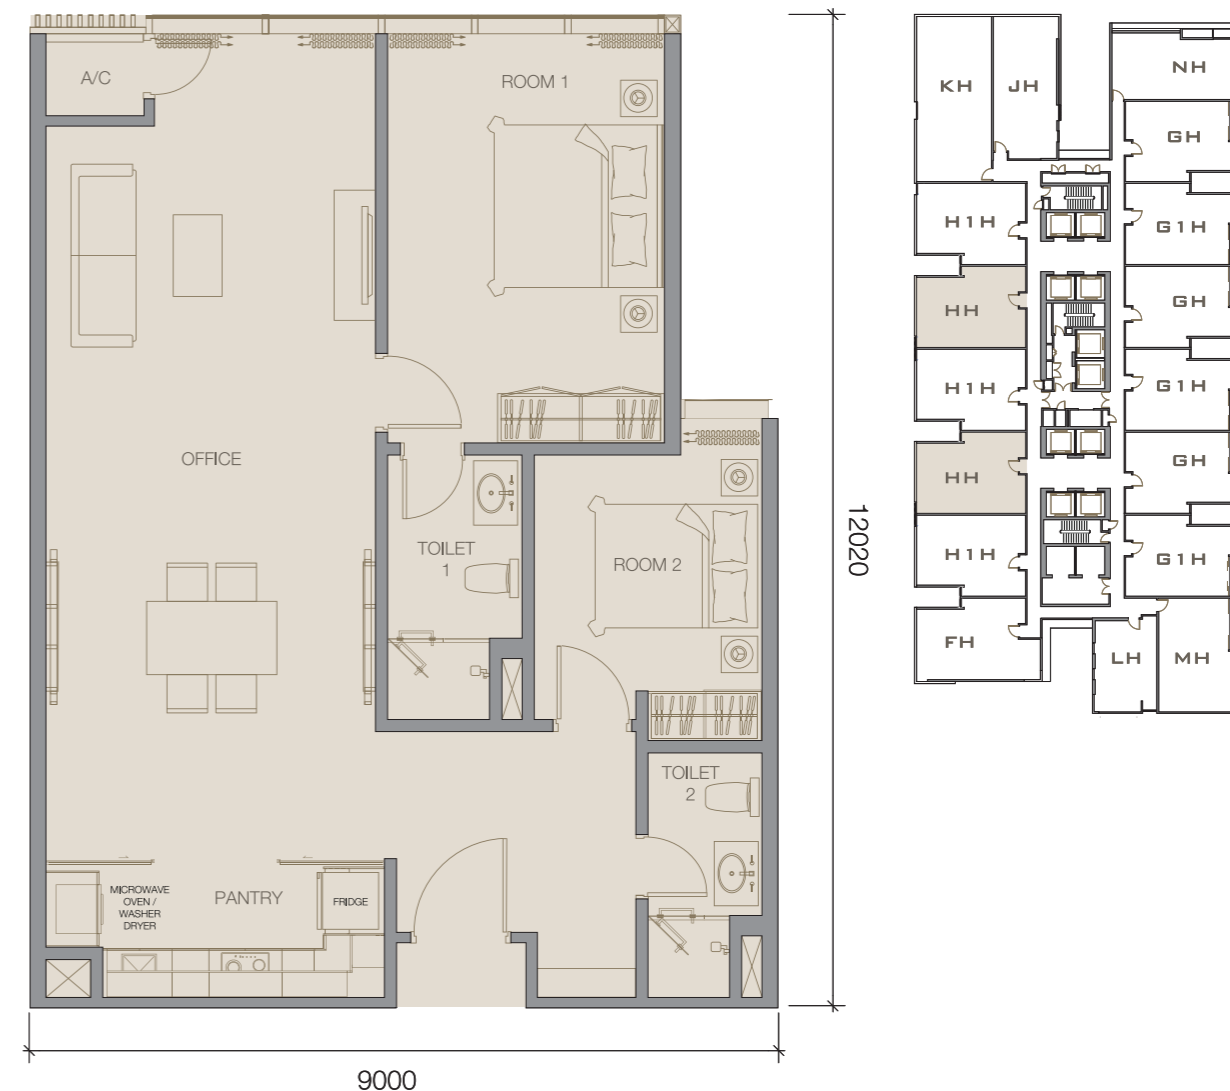

Office / 办公室

Air Conditioning Unit, Media Cabinets, TV set, Sofa, Coffee Table, Curtains
冷气机, 柜子, 电视机, 沙发, 咖啡桌, 窗帘

Room 1 / 卧室 1

Air Conditioning Unit, Wardrobe, Headboard / Side Table, Bed Mattress Set, Curtains
冷气机, 衣柜, 床头板 / 床头柜, 全套睡床, 窗帘

Toilet 1 / 卫生间 1

Vanity Mirror, Vanity Top, Shower Screen
梳妆镜, 梳妆台, 沐浴屏

Room 2 / 卧室 2

Air Conditioning Unit, Wardrobe, Headboard / Side Table, Bed Mattress Set, Curtains
冷气机, 衣柜, 床头板 / 床头柜, 全套睡床, 窗帘

Toilet 2 / 卫生间 2

Vanity Mirror, Vanity Top, Shower Screen
梳妆镜, 梳妆台, 沐浴屏

Room 3 / 卧室 3

Air Conditioning Unit, Wardrobe, Headboard / Side Table, Bed Mattress Set, Curtains
冷气机, 衣柜, 床头板 / 床头柜, 全套睡床, 窗帘

Toilet 3 / 卫生间 3

Vanity Mirror, Vanity Top, Shower Screen
梳妆镜, 梳妆台, 沐浴屏

Toilet 4 / 卫生间 4

Vanity Mirror, Vanity Top
梳妆镜, 梳妆台

TYPE
户型 HH

1,100ft² (平方尺)
102.19m² (平方米)

Leisure & relaxation, an interior decor that invokes a sense of peace and serenity within the space that places great emphasis on comfort and modern living