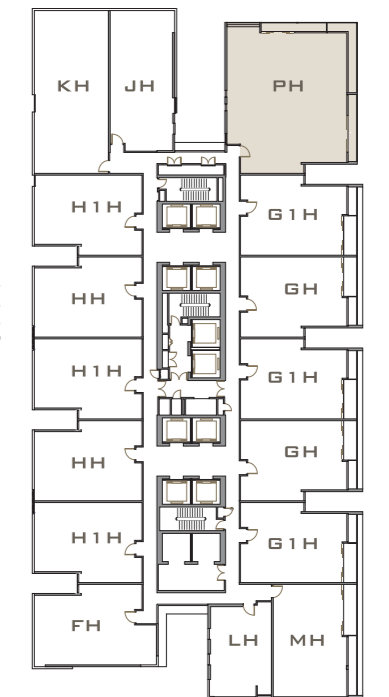

FACING KL TOWER

INTERIOR FURNISHING SPECIFICATIONS

Overall / 整间

Down Lights / 筒灯

Entrance And / Or Pantry / 入口和厨房

Storage Shelf / Kitchen Cabinets, Kitchen Top and Backsplash, Cooker Hood, Cooker Hob, Refrigerator, Microwave Oven, Washer Dryer, Table with Chairs
物架 / 厨房橱柜, 厨房台面, 抽油烟机, 电炉, 冰箱, 微波炉, 洗衣机 / 烘干机, 桌子和椅子

Room 1 / 卧室 1

Air Conditioning Unit, Wardrobe, Headboard / Side Table, Bed Mattress Set, Curtains
冷气机, 衣柜, 床头板 / 床头柜, 全套睡床, 窗帘

Toilet 1 / 卫生间 1

Vanity Mirror, Vanity Top, Shower Screen
梳妆镜, 梳妆台, 沐浴屏

Office / 办公室

Air Conditioning Unit, Media Cabinets, TV Set, Sofa, Coffee Table, Curtains
冷气机, 柜子, 电视机, 沙发, 咖啡桌, 窗帘

Room 2 / 卧室 2

Air Conditioning Unit, Wardrobe, Headboard / Side Table, Bed Mattress Set, Curtains
冷气机, 衣柜, 床头板 / 床头柜, 全套睡床, 窗帘

Toilet 2 / 卫生间 2

Vanity Mirror, Vanity Top, Shower Screen
梳妆镜, 梳妆台, 沐浴屏

VICTORY SUITES
KUALA LUMPUR

INTERIOR FURNISHING SPECIFICATIONS

Overall / 整间

Down Lights / 筒灯

Entrance And / Or Pantry / 入口和厨房

Storage Shelf / Kitchen Cabinets, Kitchen Top and Backsplash, Cooker Hood, Cooker Hob, Refrigerator, Microwave Oven, Washer Dryer
物架 / 厨房橱柜, 厨房台面, 抽油烟机, 电炉, 冰箱, 微波炉, 洗衣机 / 烘干机

Room 1 / 卧室 1

Air Conditioning Unit, Wardrobe, Headboard / Side Table, Bed Mattress Set, Media Cabinets, Curtains
冷气机, 衣柜, 床头板 / 床头柜, 全套睡床, 柜子, 窗帘

Toilet 1 / 卫生间 1

Vanity Mirror, Vanity Top, Shower Screen, Bathtub Set
梳妆镜, 梳妆台, 沐浴屏, 浴缸

Room 2 / 卧室 2

Air Conditioning Unit, Wardrobe, Headboard / Side Table, Bed Mattress Set, Curtains
冷气机, 衣柜, 床头板 / 床头柜, 全套睡床, 窗帘

Toilet 2 / 卫生间 2

Vanity Mirror, Vanity Top, Shower Screen
梳妆镜, 梳妆台, 沐浴屏

Office / 办公室

Air Conditioning Unit, Media Cabinets, TV set, Sofa, Armchair / Dining table, Side Table, Study Table and Chair, Coffee Table, Curtains
冷气机, 柜子, 电视机, 沙发, 扶手椅 / 餐桌, 边桌, 书桌和椅子, 咖啡桌, 窗帘

Room 3 / 卧室 3

Air Conditioning Unit, Wardrobe, Headboard / Side Table, Bed Mattress Set, Curtains
冷气机, 衣柜, 床头板 / 床头柜, 全套睡床, 窗帘

Toilet 3 / 卫生间 3

Vanity Mirror, Vanity Top, Shower Screen
梳妆镜, 梳妆台, 沐浴屏

Room 4 / 卧室 4

Wardrobe, Headboard, Bed Mattress Set, Curtains
衣柜, 床头板, 全套睡床, 窗帘

Toilet 4 / 卫生间 4

Vanity Mirror, Wash Basin, Shower Set (Maid room)
梳妆镜, 梳妆台, 淋浴套装 (佣人房)

Toilet 5 / 卫生间 5

Vanity Mirror, Wash basin
梳妆镜, 梳妆台

VICTORY SUITES
KUALA LUMPUR