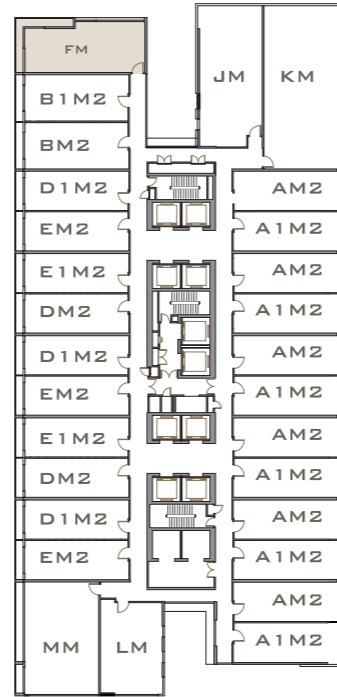

Room 1 / 卧室 1

Air Conditioning Unit, Wardrobe, Headboard / Side Table, Bed Mattress Set, Curtains
冷气机, 衣柜, 床头板 / 床头柜, 全套睡床, 窗帘

Office / 办公室

Air Conditioning Unit, Media Cabinets, Coffee Table, Sofa, TV set, Curtains
冷气机, 柜子, 咖啡桌, 沙发, 电视机, 窗帘

Toilet 1 / 卫生间 1

Vanity Mirror, Vanity Top, Shower Screen
梳妆镜, 梳妆台, 沐浴屏

VICTORY SUITES
KUALA LUMPUR

TYPE 户型 FM

775ft² (平方尺)
72.00m² (平方米)

TYPE 户型 FH

1,185ft² (平方尺)
110.09m² (平方米)

INTERIOR FURNISHING SPECIFICATIONS