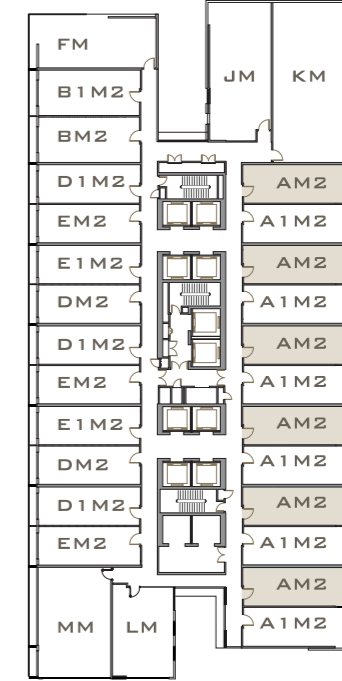

Air Conditioning Unit, Media Cabinets, TV Set, Sofa, Coffee Table, Curtains
冷气机, 柜子, 电视机, 沙发, 咖啡桌, 窗帘

Room 2 / 卧室 2

Air Conditioning Unit, Wardrobe, Headboard / Side Table, Bed Mattress Set, Curtains
冷气机, 衣柜, 床头板 / 床头柜, 全套睡床, 窗帘

Toilet 2 / 卫生间 2

Vanity Mirror, Vanity Top, Shower Screen
梳妆镜, 梳妆台, 沐浴屏

TYPE
户型 A

560ft² (平方尺)
52.03m² (平方米)

TYPE
户型 AM2

560ft² (平方尺)
52.03m² (平方米)

INTERIOR FURNISHING SPECIFICATIONS

Overall / 整间

Down Lights / 筒灯

Entrance / 入口和厨房

Wardrobe Closet / 衣柜壁橱

Room 1 and / Or Office / 办公室

Air Conditioning Unit, Headboard / Side Table, Armchair, Ottoman or Coffee Table, Bed Mattress Set, Table Lamp, Floor Lamp, TV Set, Refrigerator, Kettle, Curtains
冷气机, 床头板 / 床头柜, 扶手椅, 脚凳 / 咖啡桌, 全套睡床, 台灯, 落地灯, 电视机, 冰箱, 水壶, 窗帘

Toilet 1 / 卫生间 1

Vanity Mirror, Vanity Top, Shower Screen
梳妆镜, 梳妆台, 沐浴屏

VICTORY SUITES
KUALA LUMPUR

INTERIOR FURNISHING SPECIFICATIONS

Overall / 整间

Down Lights / 筒灯

Entrance / 入口

Wardrobe Closet, Kitchen Top and Backsplash, Cooker Hood, Cooker Hob, Refrigerator, Kettle
衣柜壁橱, 厨房台面, 抽油烟机, 电炉, 冰箱, 水壶