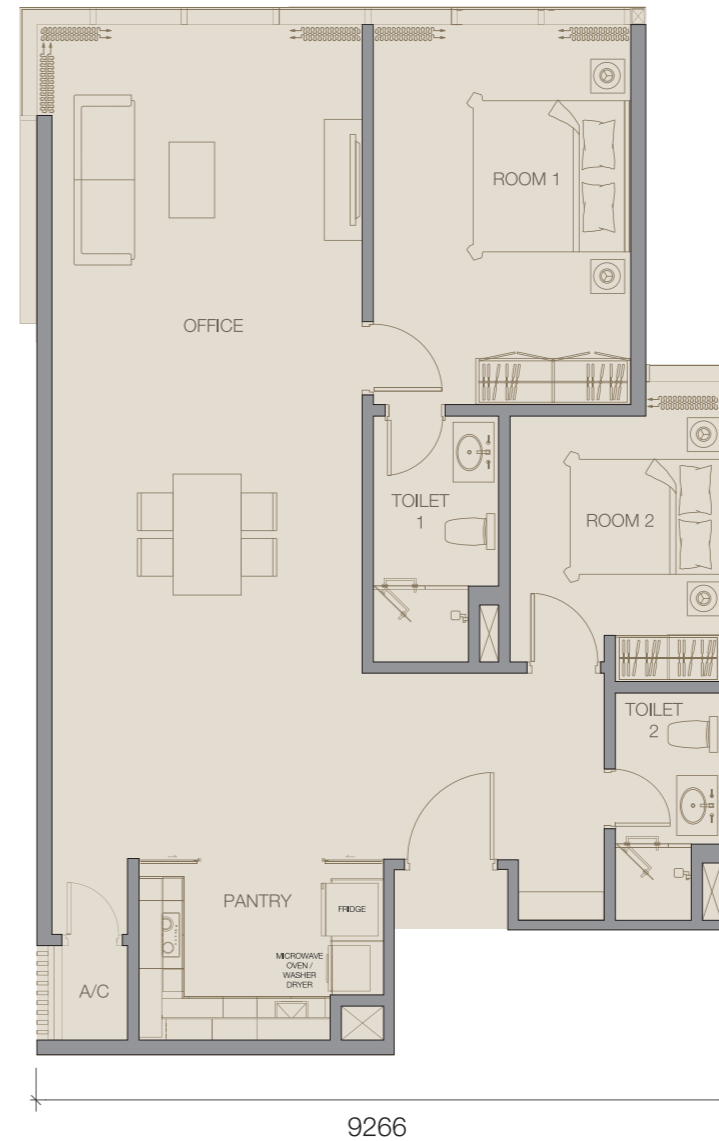

Toilet 1 / 卫生间 1

Vanity Mirror, Vanity Top, Shower Screen, Bath Tub Set
梳妆镜, 梳妆台, 沐浴屏, 浴缸

VICTORY SUITES
KUALA LUMPUR

INTERIOR FURNISHING SPECIFICATIONS

Overall / 整间

Down Lights / 筒灯

Entrance And / Or Pantry / 入口和厨房

Room 1 / 卧室 1

Air Conditioning Unit, Wardrobe, Headboard / Side Table, Bed Mattress Set, Curtains
冷气机, 衣柜, 床头板 / 床头柜, 全套睡床, 窗帘

Office / 办公室

Air Conditioning Unit, Media Cabinets, Coffee Table, Sofa, TV set, Curtains
冷气机, 柜子, 咖啡桌, 沙发, 电视机, 窗帘

Toilet 1 / 卫生间 1

Vanity Mirror, Vanity Top, Shower Screen
梳妆镜, 梳妆台, 沐浴屏

VICTORY SUITES
KUALA LUMPUR

TYPE 户型 FM

775ft² (平方尺)
72.00m² (平方米)

TYPE 户型 FH

1,185ft² (平方尺)
110.09m² (平方米)

INTERIOR FURNISHING SPECIFICATIONS

Toilet 1 / 卫生间 1

Vanity Mirror, Vanity Top, Shower Screen, Hair Dryer
梳妆镜, 梳妆台, 沐浴屏, 吹风机

VICTORY SUITES
KUALA LUMPUR

INTERIOR FURNISHING SPECIFICATIONS

Overall / 整间

Down Lights / 筒灯

Entrance And / Or Pantry / 入口和厨房