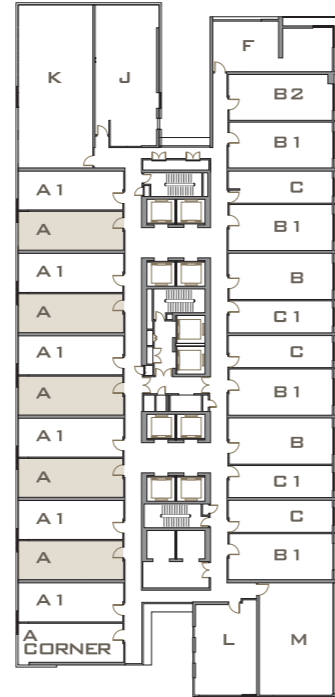

Room 1 / 卧室 1

Air Conditioning Unit, Wardrobe, Headboard / Side Table
Bed Mattress Set, Curtains
冷气机, 衣柜, 床头板 / 床头柜, 全套睡床, 窗帘

Toilet 1 / 卫生间 1

Vanity Mirror, Vanity Top, Shower Screen
梳妆镜, 梳妆台, 沐浴屏

Office / 办公室

Air Conditioning Unit, Media Cabinets, TV Set, Sofa, Coffee Table, Curtains
冷气机, 柜子, 电视机, 沙发, 咖啡桌, 窗帘

Room 2 / 卧室 2

Air Conditioning Unit, Wardrobe, Headboard / Side Table, Bed Mattress Set, Curtains
冷气机, 衣柜, 床头板 / 床头柜, 全套睡床, 窗帘

Toilet 2 / 卫生间 2

Vanity Mirror, Vanity Top, Shower Screen
梳妆镜, 梳妆台, 沐浴屏

TYPE
户型 A

560ft² (平方尺)
52.03m² (平方米)

TYPE
户型 AM2

560ft² (平方尺)
52.03m² (平方米)

INTERIOR FURNISHING SPECIFICATIONS

Overall / 整间