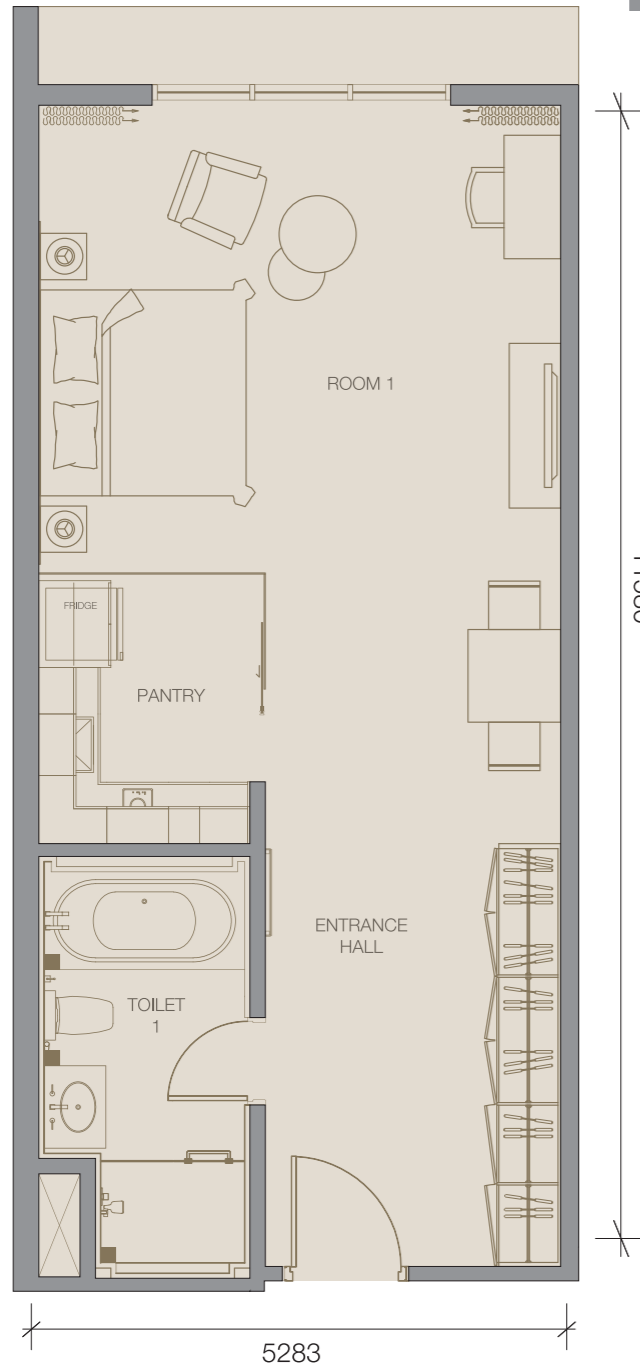

Room 1 / 卧室 1

Air Conditioning Unit, Wardrobe, Headboard / Side Table
Bed Mattress Set, Curtains
冷气机, 衣柜, 床头板 / 床头柜, 全套睡床, 窗帘

Toilet 1 / 卫生间 1

Vanity Mirror, Vanity Top, Shower Screen
梳妆镜, 梳妆台, 沐浴屏

Office / 办公室

Toilet 1 / 卫生间 1

Vanity Mirror, Vanity Top, Shower Screen
梳妆镜, 梳妆台, 沐浴屏

VICTORY SUITES
KUALA LUMPUR

INTERIOR FURNISHING SPECIFICATIONS

Overall / 整间

Down Lights / 筒灯

Entrance / 入口

Wardrobe Closet, Kitchen Top and Backsplash, Cooker Hood, Cooker Hob, Refrigerator, Kettle
衣柜壁橱, 厨房台面, 抽油烟机, 电炉, 冰箱, 水壶

Room 1 And / Or Office / 卧室 1 和办公室

Air Conditioning Unit, Headboard / Side Table, Bed Mattress Set, Armchair, Ottoman or Coffee Table, TV Set, Table Lamp, Floor Lamp, Curtains
冷气机, 床头板 / 床头柜, 全套睡床, 扶手椅, 脚凳 / 咖啡桌, 电视机, 台灯, 落地灯, 窗帘

Toilet 1 / 卫生间 1

Vanity Mirror, Vanity Top, Shower Screen
梳妆镜, 梳妆台, 沐浴屏

VICTORY SUITES
KUALA LUMPUR

TYPE 户型 **BM2**

650ft² (平方尺)
60.39m²(平方米)

TYPE 户型 **F**

775ft²(平方尺)
72.00m²(平方米)

INTERIOR FURNISHING SPECIFICATIONS