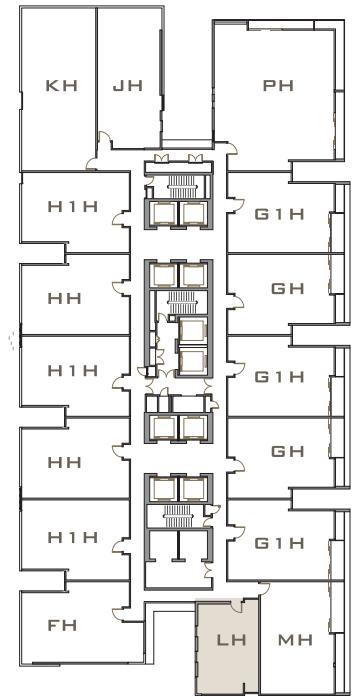

Toilet 2 / 卫生间 2

Vanity Mirror, Vanity Top, Shower Screen
梳妆镜, 梳妆台, 沐浴屏

VICTORY SUITES
KUALA LUMPUR

INTERIOR FURNISHING SPECIFICATIONS

Overall / 整间

Down Lights / 筒灯

Entrance And / Or Pantry / 入口和厨房

Storage Shelf / Kitchen Cabinets, Kitchen Top and Backsplash, Cooker Hood, Cooker Hob, Refrigerator, Microwave Oven, Washer Dryer, Table with Chairs
物架 / 厨房橱柜, 厨房台面, 抽油烟机, 电炉, 冰箱, 微波炉, 洗衣机 / 烘干机, 桌子和椅子

Air Conditioning Unit, Media Cabinets, TV set, Sofa, Coffee Table, Curtains
冷气机, 柜子, 电视机, 沙发, 咖啡桌, 窗帘

Room 2 / 卧室 2

Air Conditioning Unit, Wardrobe, Headboard / Side Table, Bed Mattress Set, Curtains
冷气机, 衣柜, 床头板 / 床头柜, 全套睡床, 窗帘

Toilet 2 / 卫生间 2

Vanity Mirror, Vanity Top, Shower Screen
梳妆镜, 梳妆台, 沐浴屏

VICTORY SUITES
KUALA LUMPUR

TYPE
户型 LH

775ft² (平方尺)
72.00m² (平方米)

TYPE
户型 MH

1,215ft² (平方尺)
112.88m² (平方米)

INTERIOR FURNISHING SPECIFICATIONS