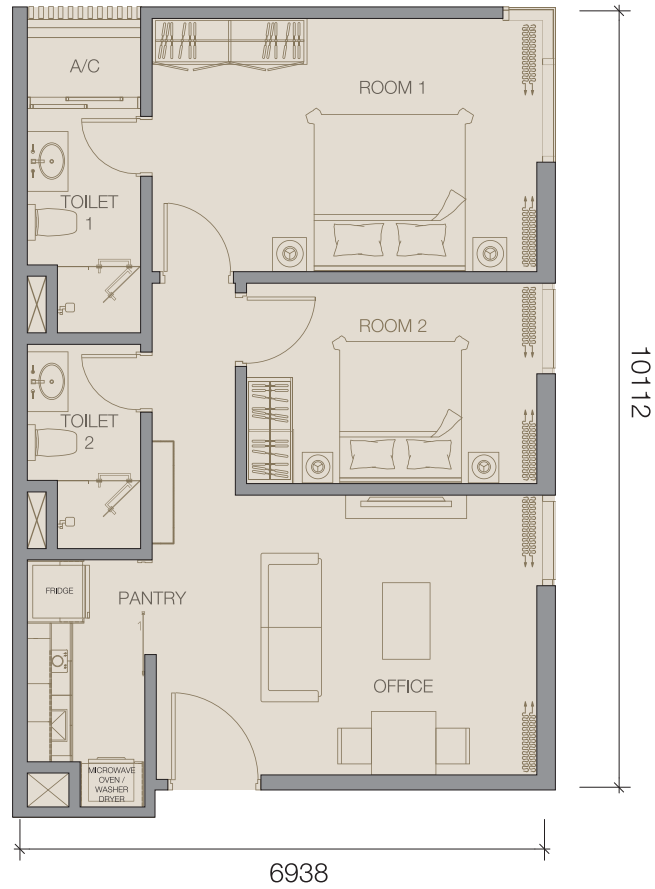

Toilet 1 / 卫生间 1

Vanity Mirror, Vanity Top, Shower Screen, Bath Tub Set
梳妆镜, 梳妆台, 沐浴屏, 浴缸

VICTORY SUITES
KUALA LUMPUR

INTERIOR FURNISHING SPECIFICATIONS

Overall / 整间

Down Lights / 筒灯

Entrance And / Or Pantry / 入口和厨房

Toilet 1 / 卫生间 1

Vanity Mirror, Vanity Top, Shower Screen, Hair Dryer
梳妆镜, 梳妆台, 沐浴屏, 吹风机

VICTORY SUITES
KUALA LUMPUR

INTERIOR FURNISHING SPECIFICATIONS

Overall / 整间

Down Lights / 筒灯

Entrance And / Or Pantry / 入口和厨房

Air Conditioning Unit, Media Cabinets, TV set, Sofa, Coffee Table, Curtains
冷气机, 柜子, 电视机, 沙发, 咖啡桌, 窗帘

Room 2 / 卧室 2

Air Conditioning Unit, Wardrobe, Headboard / Side Table, Bed Mattress Set, Curtains
冷气机, 衣柜, 床头板 / 床头柜, 全套睡床, 窗帘

Toilet 2 / 卫生间 2

Vanity Mirror, Vanity Top, Shower Screen
梳妆镜, 梳妆台, 沐浴屏

VICTORY SUITES
KUALA LUMPUR

TYPE
户型 LH

775ft² (平方尺)
72.00m² (平方米)

TYPE
户型 MH

1,215ft² (平方尺)
112.88m² (平方米)

INTERIOR FURNISHING SPECIFICATIONS