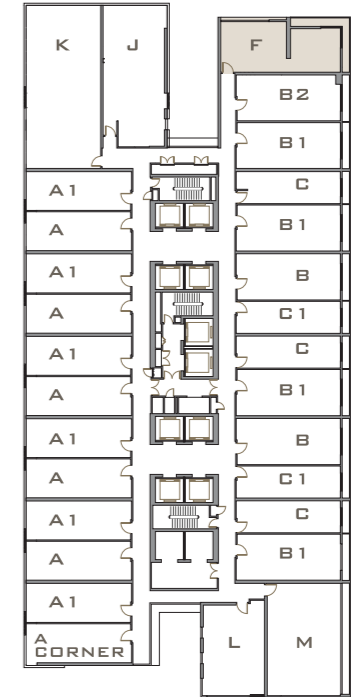

Toilet 1 / 卫生间 1

Vanity Mirror, Vanity Top, Shower Screen
梳妆镜, 梳妆台, 沐浴屏

VICTORY SUITES
KUALA LUMPUR

INTERIOR FURNISHING SPECIFICATIONS

Overall / 整间

Down Lights / 筒灯

Entrance / 入口

Wardrobe Closet, Kitchen Top and Backsplash, Cooker Hood, Cooker Hob, Refrigerator, Kettle
衣柜壁橱, 厨房台面, 抽油烟机, 电炉, 冰箱, 水壶

Room 1 And / Or Office / 卧室 1 和办公室

Air Conditioning Unit, Headboard / Side Table, Bed Mattress Set, Armchair, Ottoman or Coffee Table, TV Set, Table Lamp, Floor Lamp, Curtains
冷气机, 床头板 / 床头柜, 全套睡床, 扶手椅, 脚凳 / 咖啡桌, 电视机, 台灯, 落地灯, 窗帘

Toilet 1 / 卫生间 1

Vanity Mirror, Vanity Top, Shower Screen
梳妆镜, 梳妆台, 沐浴屏

VICTORY SUITES
KUALA LUMPUR

TYPE 户型 **BM2**

650ft² (平方尺)
60.39m²(平方米)

TYPE 户型 **F**

775ft²(平方尺)
72.00m²(平方米)

INTERIOR FURNISHING SPECIFICATIONS

Air Conditioning Unit, Headboard / Side Table, Bed Mattress Set, Armchair, Study Table / Study Chair, Coffee Table, TV Set, Study Lamp, Table Lamp, Floor Lamp, Curtains
冷气机, 床头板 / 床头柜, 全套睡床, 扶手椅, 书桌和椅子, 咖啡桌, 电视机, 学习灯, 台灯, 落地灯, 窗帘