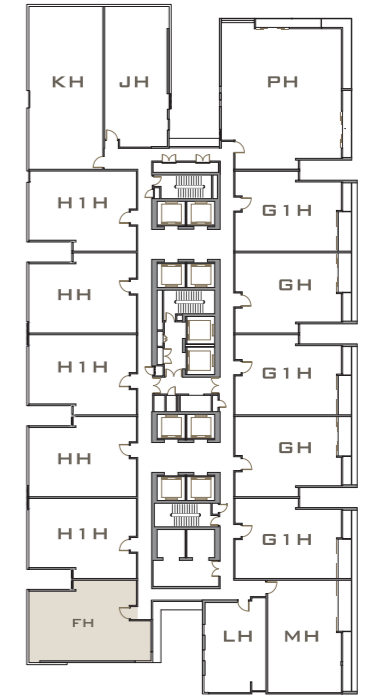

Toilet 1 / 卫生间 1

Vanity Mirror, Vanity Top, Shower Screen, Bath Tub Set
梳妆镜, 梳妆台, 沐浴屏, 浴缸

VICTORY SUITES
KUALA LUMPUR

INTERIOR FURNISHING SPECIFICATIONS

Overall / 整间

Down Lights / 筒灯

Entrance And / Or Pantry / 入口和厨房

Room 1 / 卧室 1

Air Conditioning Unit, Wardrobe, Headboard / Side Table, Bed Mattress Set, Curtains
冷气机, 衣柜, 床头板 / 床头柜, 全套睡床, 窗帘

Office / 办公室

Air Conditioning Unit, Media Cabinets, Coffee Table, Sofa, TV set, Curtains
冷气机, 柜子, 咖啡桌, 沙发, 电视机, 窗帘

Toilet 1 / 卫生间 1

Vanity Mirror, Vanity Top, Shower Screen
梳妆镜, 梳妆台, 沐浴屏

VICTORY SUITES
KUALA LUMPUR

TYPE 户型 FM

775ft² (平方尺)
72.00m² (平方米)

TYPE 户型 FH

1,185ft² (平方尺)
110.09m² (平方米)

INTERIOR FURNISHING SPECIFICATIONS

Room 1 / 卧室 1

Air Conditioning Unit, Wardrobe, Headboard / Side Table, Bed Mattress Set, Curtains
冷气机, 衣柜, 床头板 / 床头柜, 全套睡床, 窗帘

Office / 办公室

Air Conditioning Unit, Media Cabinets, TV Set, Sofa, Coffee Table, Curtains
冷气机, 柜子, 电视机, 沙发, 咖啡桌, 窗帘