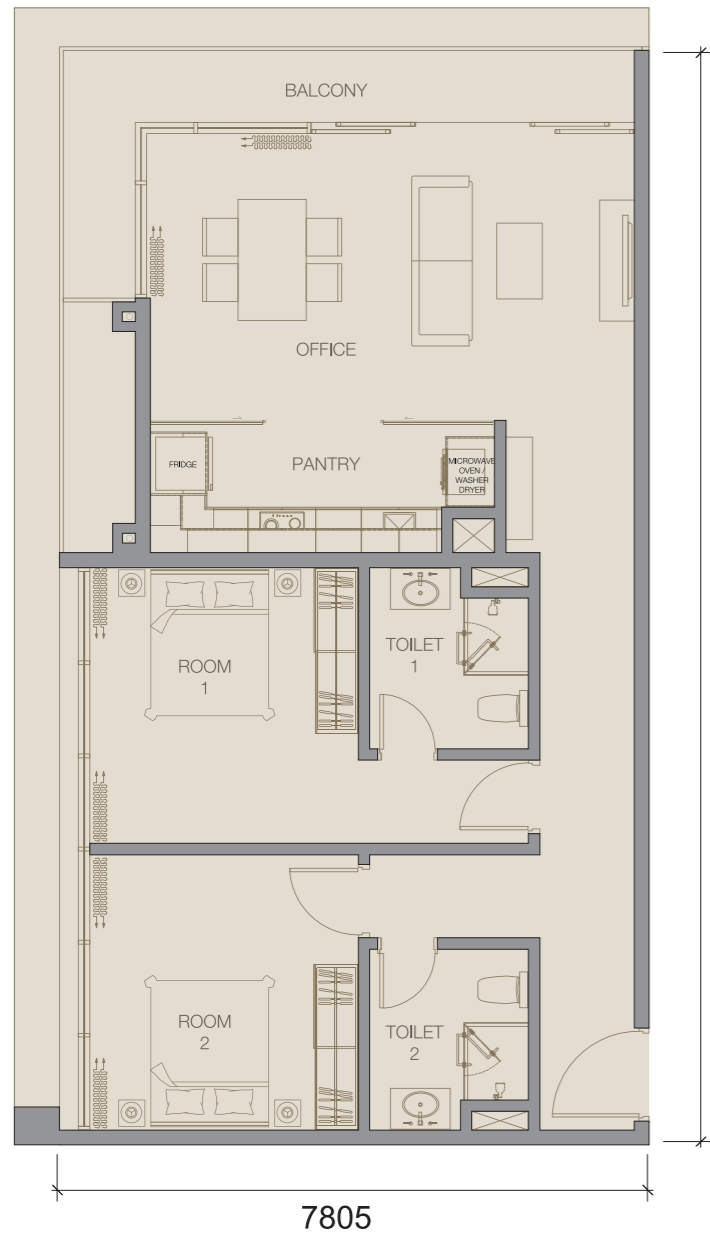

Toilet 1 / 卫生间 1

Vanity Mirror, Vanity Top, Shower Screen, Bath Tub Set
梳妆镜, 梳妆台, 沐浴屏, 浴缸

VICTORY SUITES
KUALA LUMPUR

INTERIOR FURNISHING SPECIFICATIONS

Overall / 整间

Down Lights / 筒灯

Entrance And / Or Pantry / 入口和厨房

Toilet 1 / 卫生间 1

Vanity Mirror, Vanity Top, Shower Screen, Hair Dryer
梳妆镜, 梳妆台, 沐浴屏, 吹风机

VICTORY SUITES
KUALA LUMPUR

INTERIOR FURNISHING SPECIFICATIONS

Overall / 整间

Down Lights / 筒灯

Entrance And / Or Pantry / 入口和厨房

Air Conditioning Unit, Media Cabinets, TV set, Sofa, Coffee Table, Curtains
冷气机, 柜子, 电视机, 沙发, 咖啡桌, 窗帘

Room 2 / 卧室 2

Air Conditioning Unit, Wardrobe, Headboard / Side Table, Bed Mattress Set, Curtains
冷气机, 衣柜, 床头板 / 床头柜, 全套睡床, 窗帘

Toilet 2 / 卫生间 2

Vanity Mirror, Vanity Top, Shower Screen
梳妆镜, 梳妆台, 沐浴屏

VICTORY SUITES
KUALA LUMPUR

TYPE 户型 NH

1,150ft² (平方尺)
106.84m² (平方米)

14400

7805

FACING KL TOWER