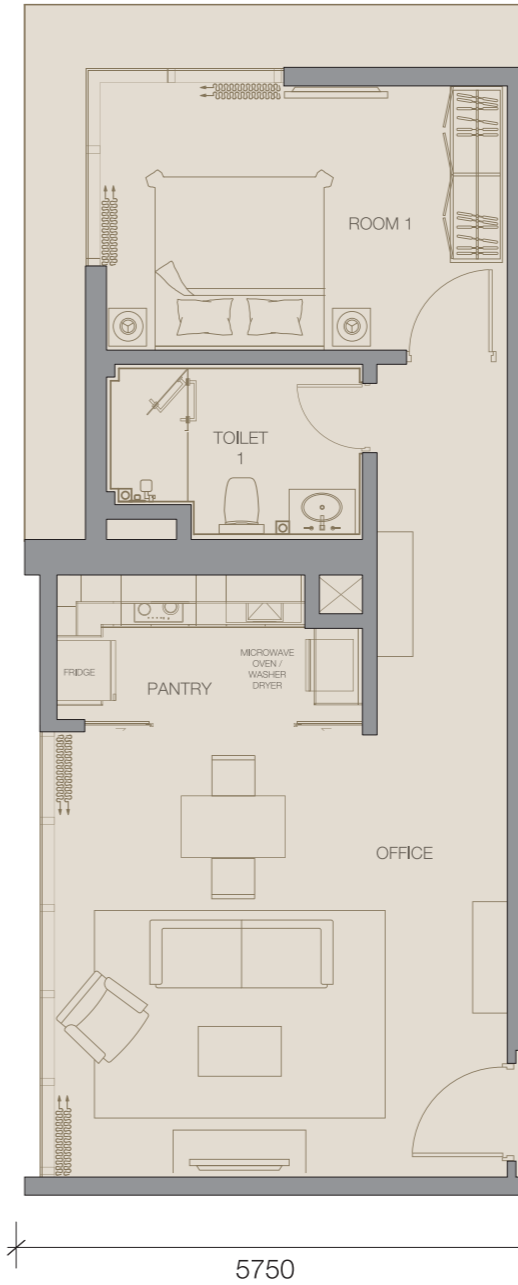

Room 1 And / Or Office / 卧室 1 和办公室

Air Conditioning Unit, Headboard / Side Table, Bed Mattress Set, Armchair, Ottoman or Coffee Table, TV Set, Table Lamp, Floor Lamp, Curtains
冷气机, 床头板 / 床头柜, 全套睡床, 扶手椅, 脚凳 / 咖啡桌, 电视机, 台灯, 落地灯, 窗帘

Toilet 1 / 卫生间 1

Vanity Mirror, Vanity Top, Shower Screen
梳妆镜, 梳妆台, 沐浴屏

VICTORY SUITES
KUALA LUMPUR

TYPE 户型 **BM2**

650ft² (平方尺)
60.39m²(平方米)

TYPE 户型 **F**

775ft²(平方尺)
72.00m²(平方米)

INTERIOR FURNISHING SPECIFICATIONS

Air Conditioning Unit, Headboard / Side Table, Bed Mattress Set, Armchair, Study Table / Study Chair, Coffee Table, TV Set, Study Lamp, Table Lamp, Floor Lamp, Curtains
冷气机, 床头板 / 床头柜, 全套睡床, 扶手椅, 书桌和椅子, 咖啡桌, 电视机, 学习灯, 台灯, 落地灯, 窗帘